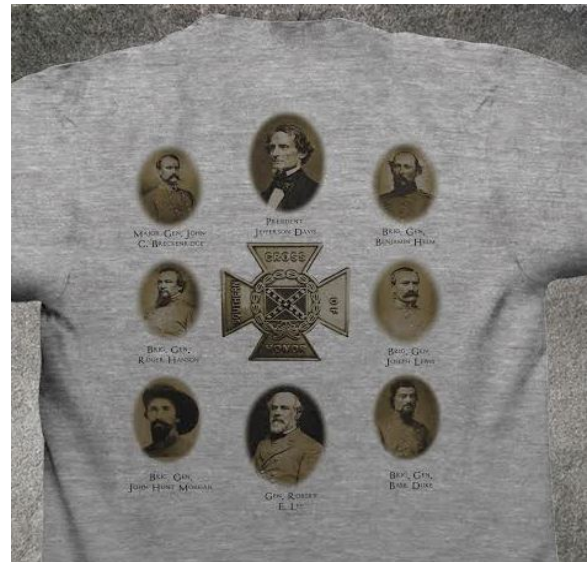

Circle size you wish:
M L XL 2XL 3XL 4XL

Style 1
←Front
Back→

www.facebook.com/GeneralBenHardinHelmCampSCV

Style 2
←Front
Back→

For more information
contact:
Commander Tim Bowman
270-268-2723
generalhelm@yahoo.com